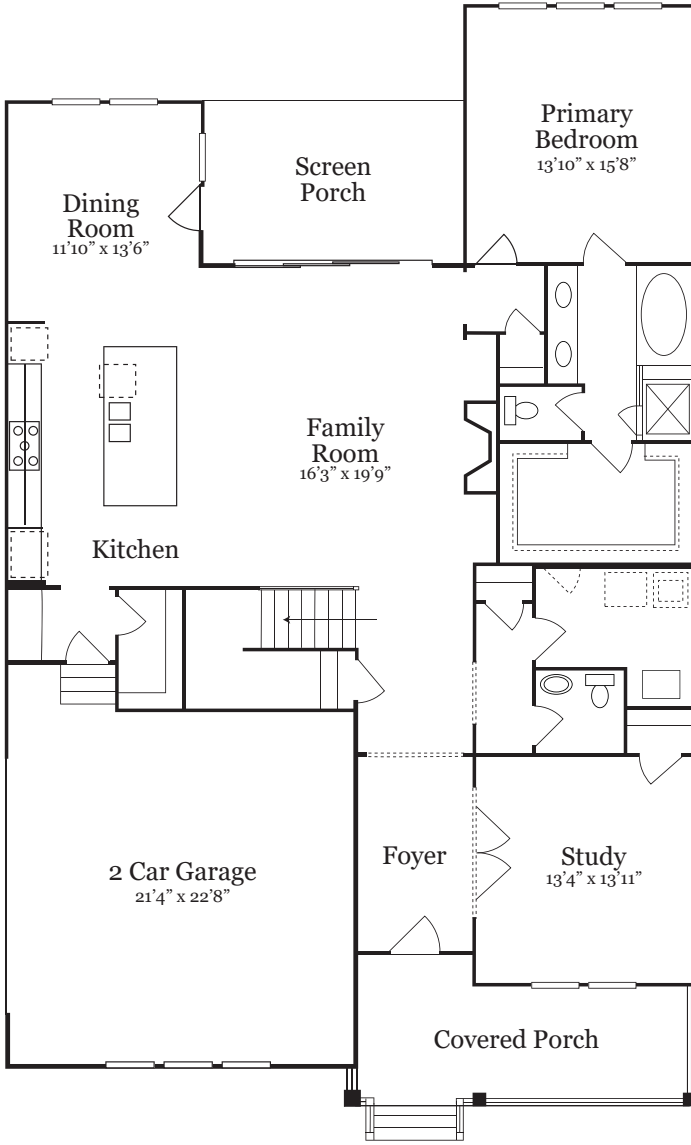

J. Fuller Homes

Build Your Life.™

Rangers

9008 Penny Road
Raleighm NC 27606

ELEVATION A
Side Load Garage

J. Fuller Homes

Build Your Life.™

Randers
3124 sq.ft.

Weatherspoon Estates Lot 4
9008 Penny Road, Raleigh, NC 27606

First Floor

Second Floor

Since we are continually improving our product, we reserve the right to revise or substitute features, material or architectural details. Illustrations are for discussion purposes only and are not a part of a legal contract. Room sizes and square footages are approximate. 6/23