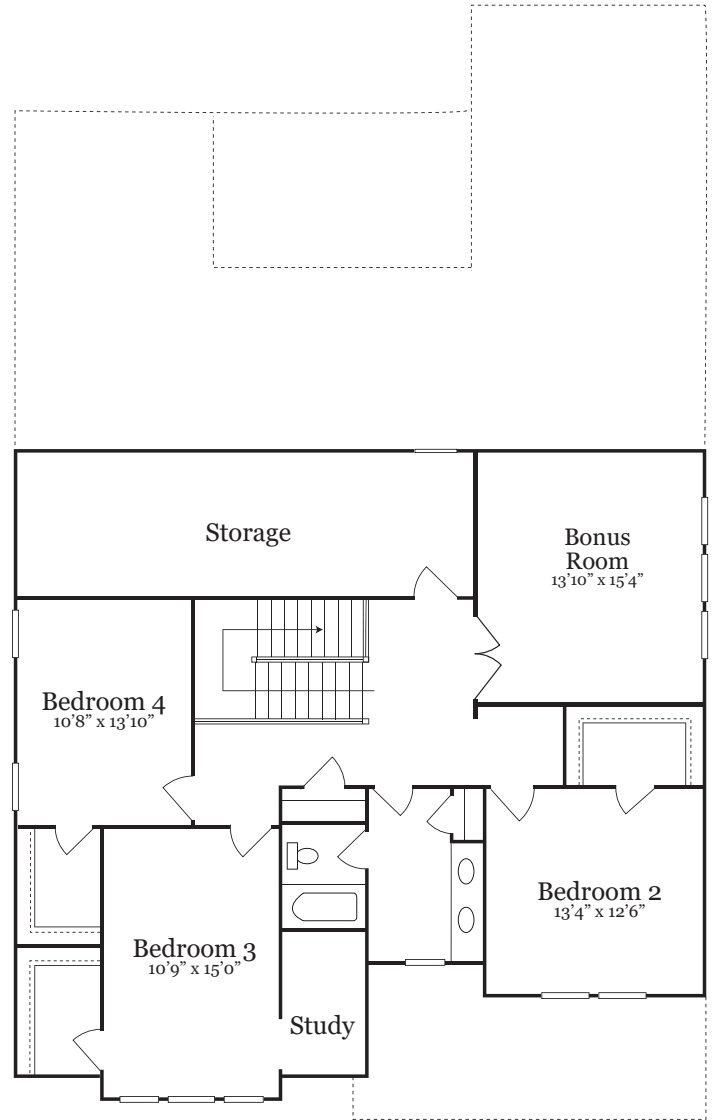

J. Fuller Homes

Build Your Life.™

Rangers

9008 Penny Road
Raleighm NC 27606

ELEVATION A
Side Load Garage

J. Fuller Homes

Build Your Life.™

Randers
3124 sq.ft.

Weatherspoon Estates Lot 4
9008 Penny Road, Raleigh, NC 27606

First Floor

Second Floor

Since we are continually improving our product, we reserve the right to revise or substitute features, material or architectural details. Illustrations are for discussion purposes only and are not a part of a legal contract. Room sizes and square footages are approximate. 6/23