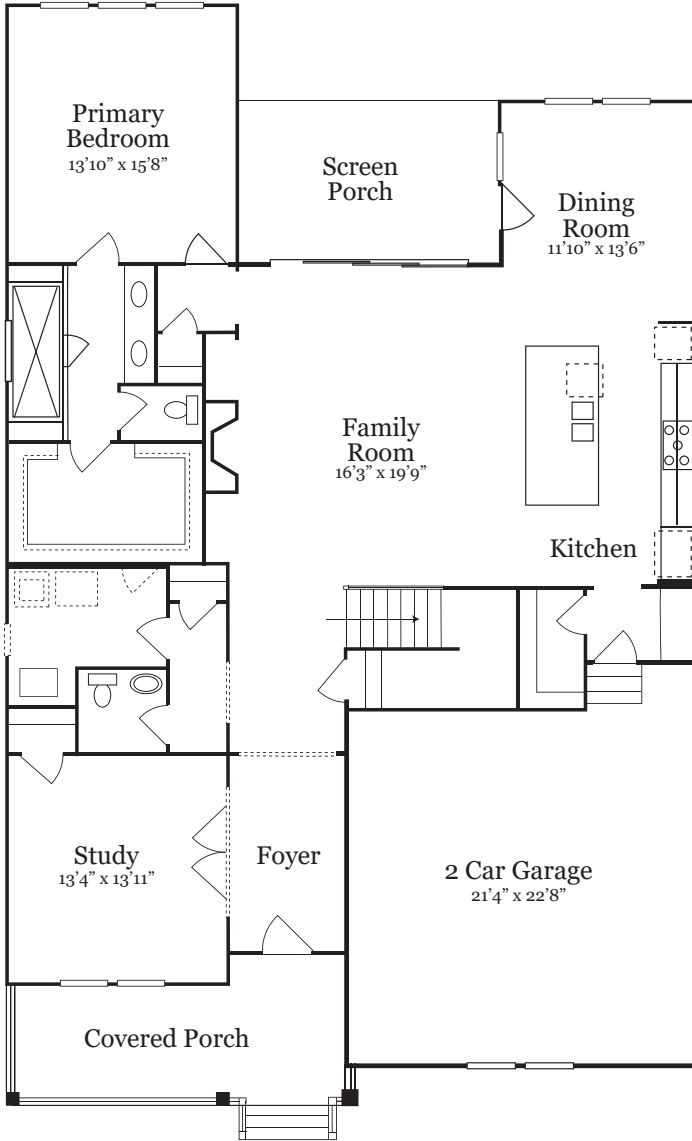

J. Fuller Homes

Build Your Life.™

Randers

9004 Penny Road
Raleigh, NC 27606

AJ Young
<http://ajyoung.biz>

ELEVATION B
Side Load Garage

J. Fuller Homes

Build Your Life.™

Randers
3429 sq.ft.

Weatherspoon Estates Lot 5
9004 Penny Road, Raleigh, NC 27606

First Floor

Second Floor

Since we are continually improving our product, we reserve the right to revise or substitute features, material or architectural details. Illustrations are for discussion purposes only and are not a part of a legal contract. Room sizes and square footages are approximate. 6/23