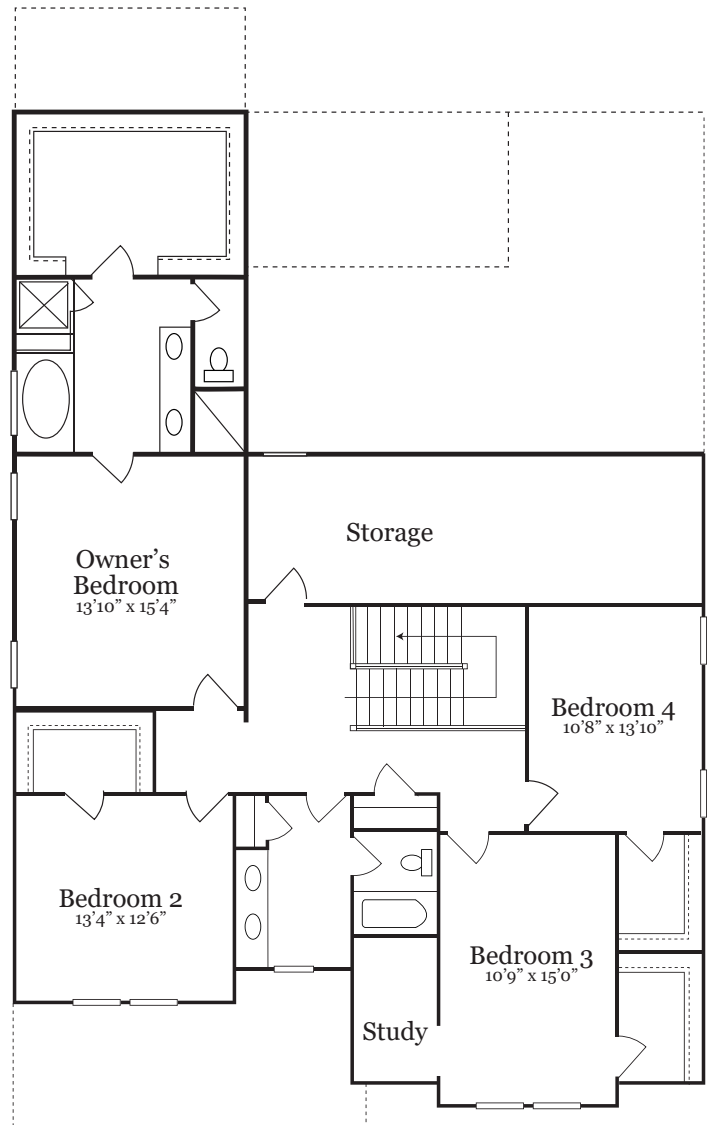

J. Fuller Homes

Build Your Life.™

Randers

9004 Penny Road
Raleigh, NC 27606

AJ Young
<http://ajyoung.biz>

ELEVATION B
Side Load Garage

J. Fuller Homes

Build Your Life.™

Randers
3429 sq.ft.

Weatherspoon Estates Lot 5
9004 Penny Road, Raleigh, NC 27606

First Floor

Second Floor

Since we are continually improving our product, we reserve the right to revise or substitute features, material or architectural details. Illustrations are for discussion purposes only and are not a part of a legal contract. Room sizes and square footages are approximate. 6/23