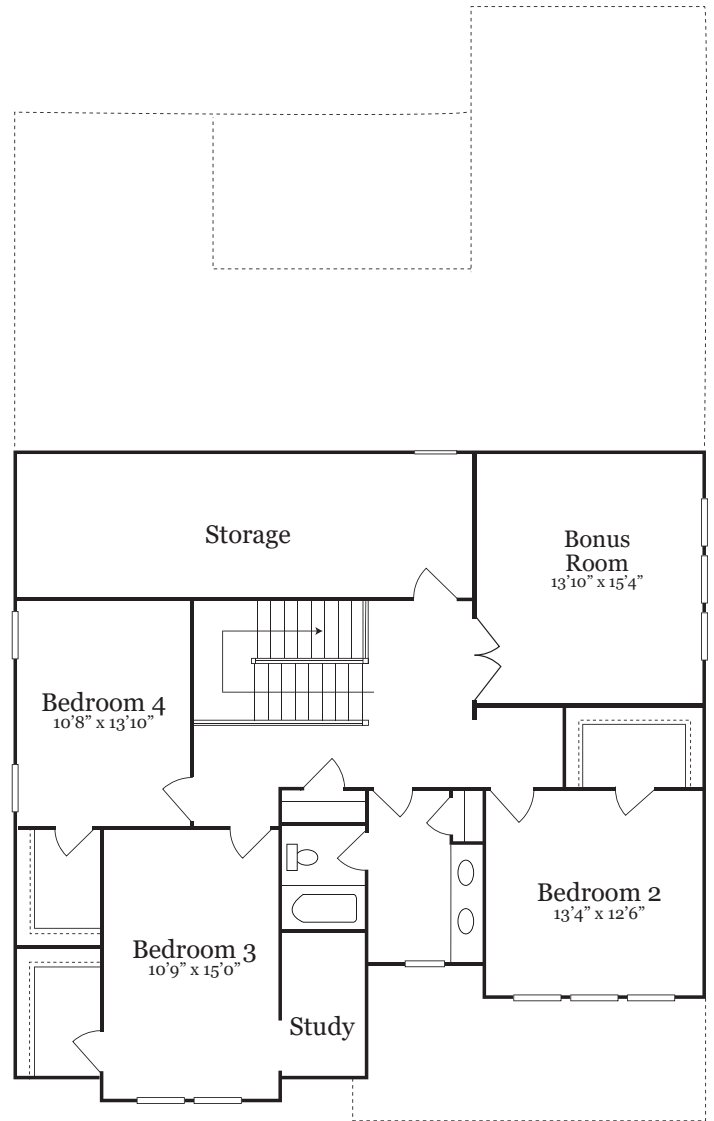

# J. Fuller Homes

*Build Your Life.*<sup>TM</sup>

*Randers*  
3124 sq.ft.

Weatherspoon Estates Lot 6  
9000 Penny Road, Cary, NC

First Floor

Second Floor

Since we are continually improving our product, we reserve the right to revise or substitute features, material or architectural details. Illustrations are for discussion purposes only and are not a part of a legal contract. Room sizes and square footages are approximate. 6/23