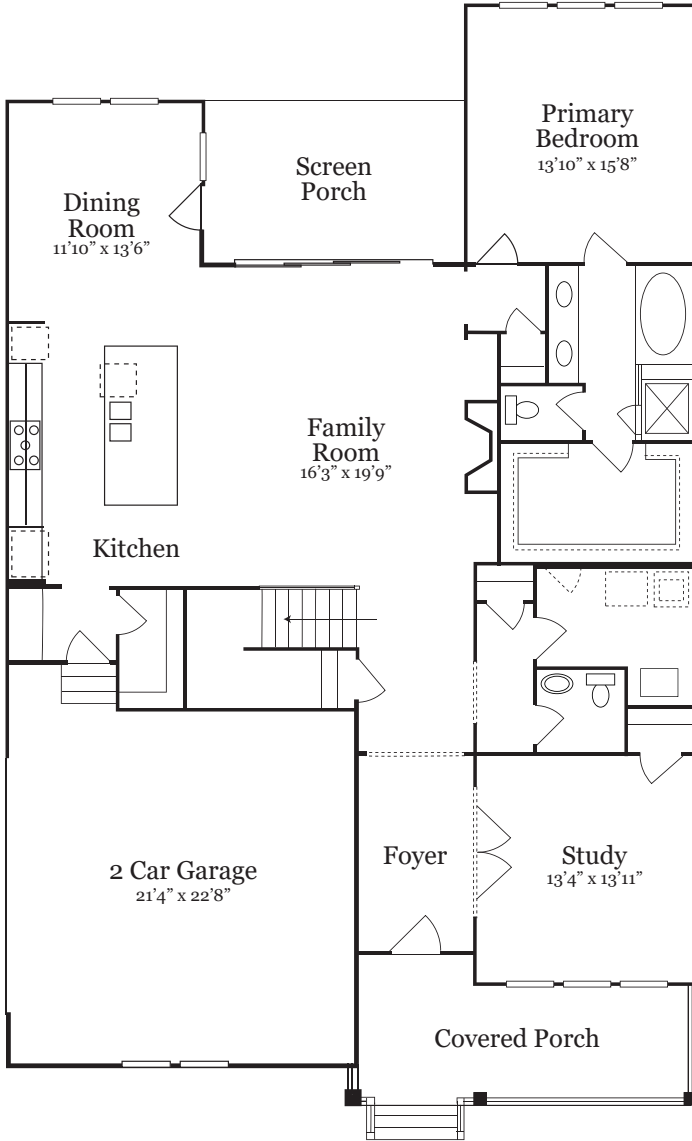

## *Rangers*

9000 Penny Road  
Cary, NC

LA 3100  
sid.pnuoyis

ELEVATION C  
Side Load Garage

# J. Fuller Homes

*Build Your Life.*<sup>TM</sup>

*Randers*  
3124 sq.ft.

Weatherspoon Estates Lot 6  
9000 Penny Road, Cary, NC

First Floor

Second Floor

Since we are continually improving our product, we reserve the right to revise or substitute features, material or architectural details. Illustrations are for discussion purposes only and are not a part of a legal contract. Room sizes and square footages are approximate. 6/23