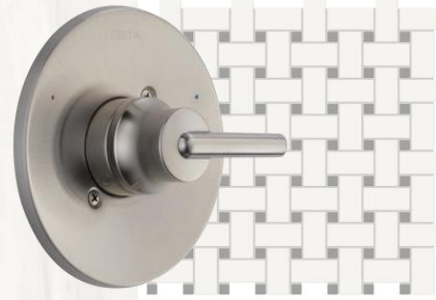

WHITE WINDOWS

ARCTIC WHITE

PAINTED TO COLOR MATCH
ARCTIC WHITE

EXTERIOR
LIGHTING

KITCHEN

PRIMARY BATH

BATH #2

POWDER BATH

Grit

Dorian Gray Oak | 26

ADDITIONAL DETAILS

LAUNDRY FLOOR

FOYER PENDANT

LIVING ROOM FAN

SECONDARY FLUSH

PRIMARY FAN